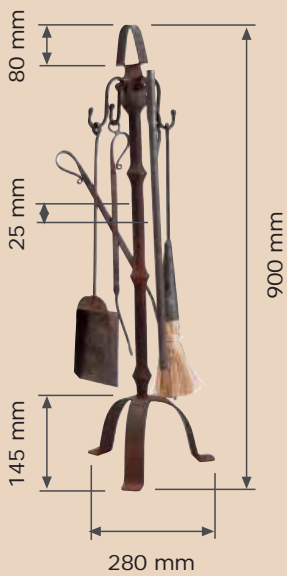

Ref. X0

Complemento chimenea

- Fireplace accessory
- Kaminbesteck
- Accessoires cheminée