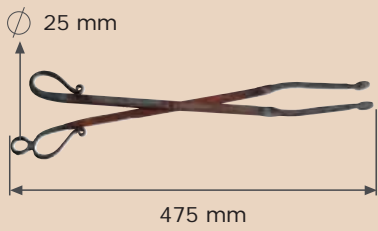

Ref. X3
Pala

- Pala chimney
- Pala Kamin
- Pala cheminée